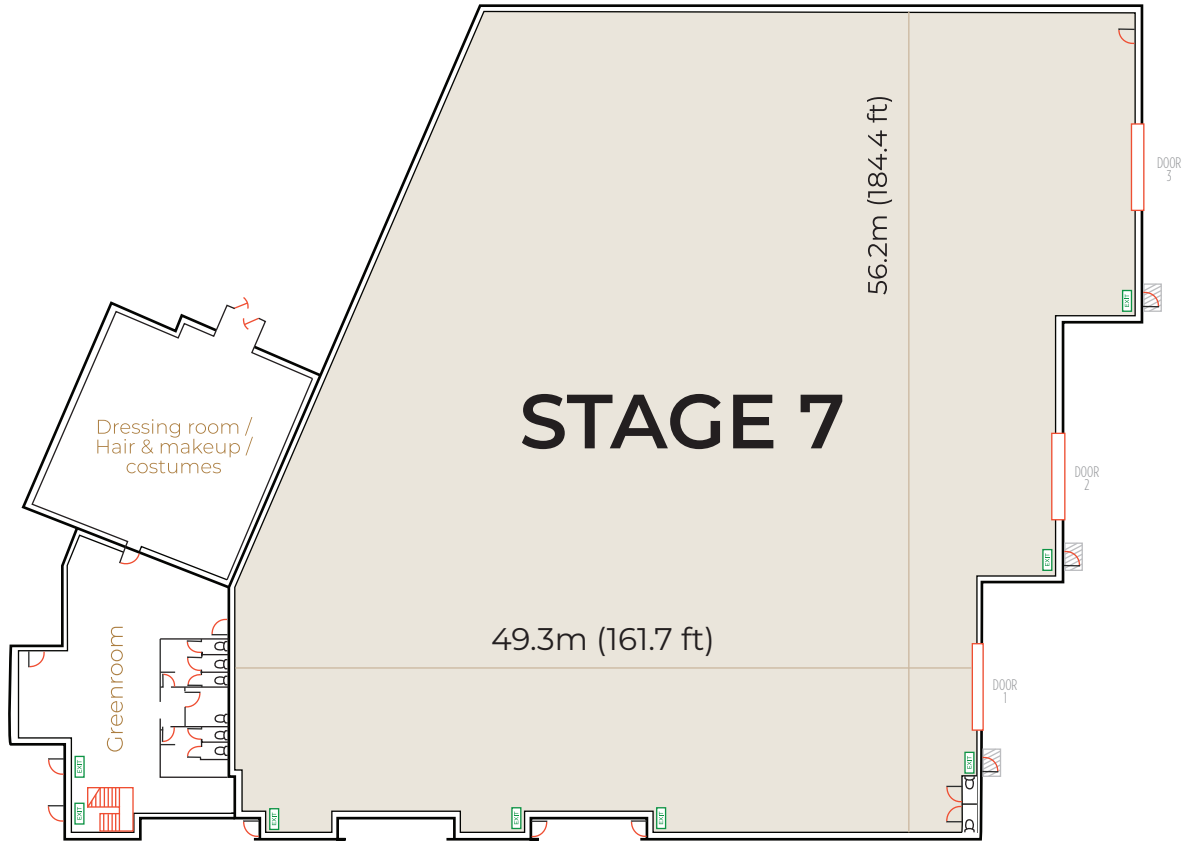

STAGE 7

2830 m² / 30461.9 sq ft

Roof Height 13.5m (44.29 ft)

Specifications

Dimensions	49.3m (161.7 ft) x 56.2m (184.4 ft)
Roof Height	15.9m (52.16 ft) - 13.5m (44.29 ft) clear to the truss
Floor	2830 m ² / 30461.9 sq ft
Greenroom	281.54 m ² / 3030.5 sq ft
H&MUP / Dressing / Costumes	198.87 m ² / 2140.6 sq ft
Kitchenette & Restrooms	YES
Door 1 (WxH)	5.5m (18.0 ft) x 5m (16.4 ft)
Door 2 (WxH)	5.5m (18.0 ft) x 5m (16.4 ft)
Door 3 (WxH)	5.5m (18.0 ft) x 5m (16.4 ft)
Power	650amp 3-Phase
Air-Conditioned	YES
Soundproofed	YES